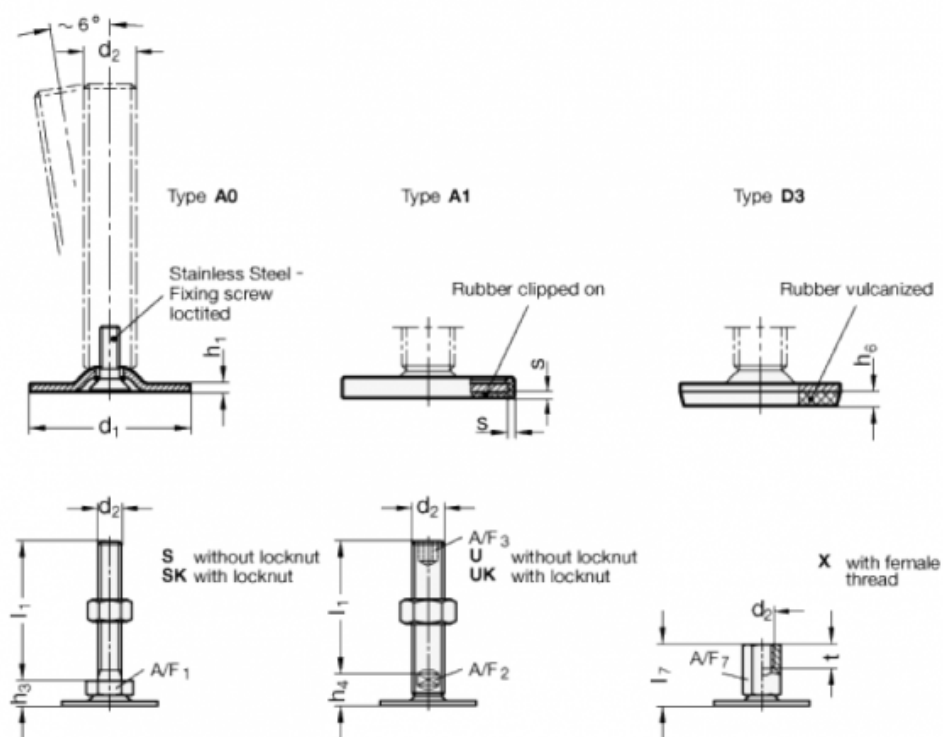

Data Sheet

Article number: 204060M16150A0UK

Description: E+G levelling foot
GN 40-60-M16-150-A0-UK

Note: UK With nut, Hexagon socket at the top, Wrench flat at the bottom

Measures

A/F2 = 12
A/F3 = 8
d1 = 60
d2 = M16
h1 = 2.5
h4 = 17
h6 =
l1 = 150